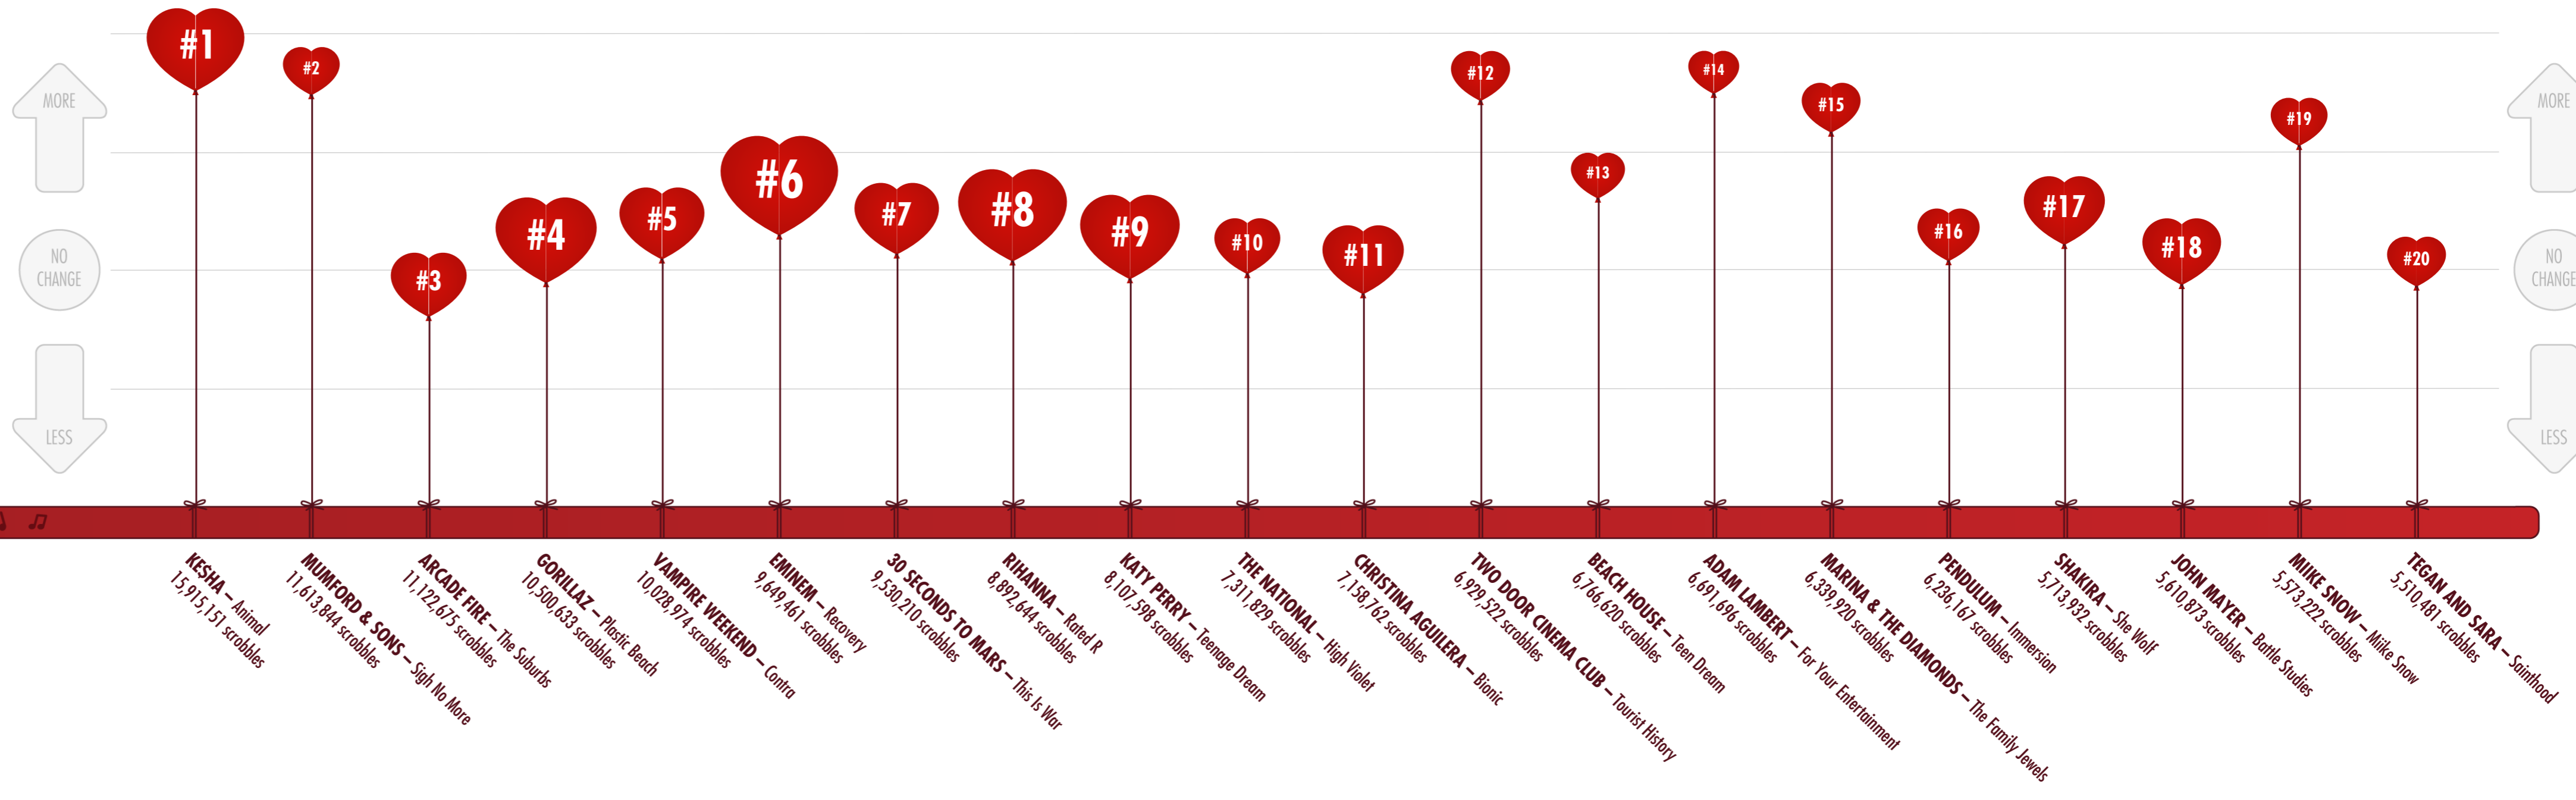

THE MOST POPULAR NEW MUSIC OF THE YEAR, BASED ON YOUR SCROBBLES

LAST.FM BEST OF

LEGEND

Balloon Size: Total number of listeners for the artist in 2010

String Length: Number of listeners in 2010 compared to 2009

Listeners for the artist in 2010 compared to 2009